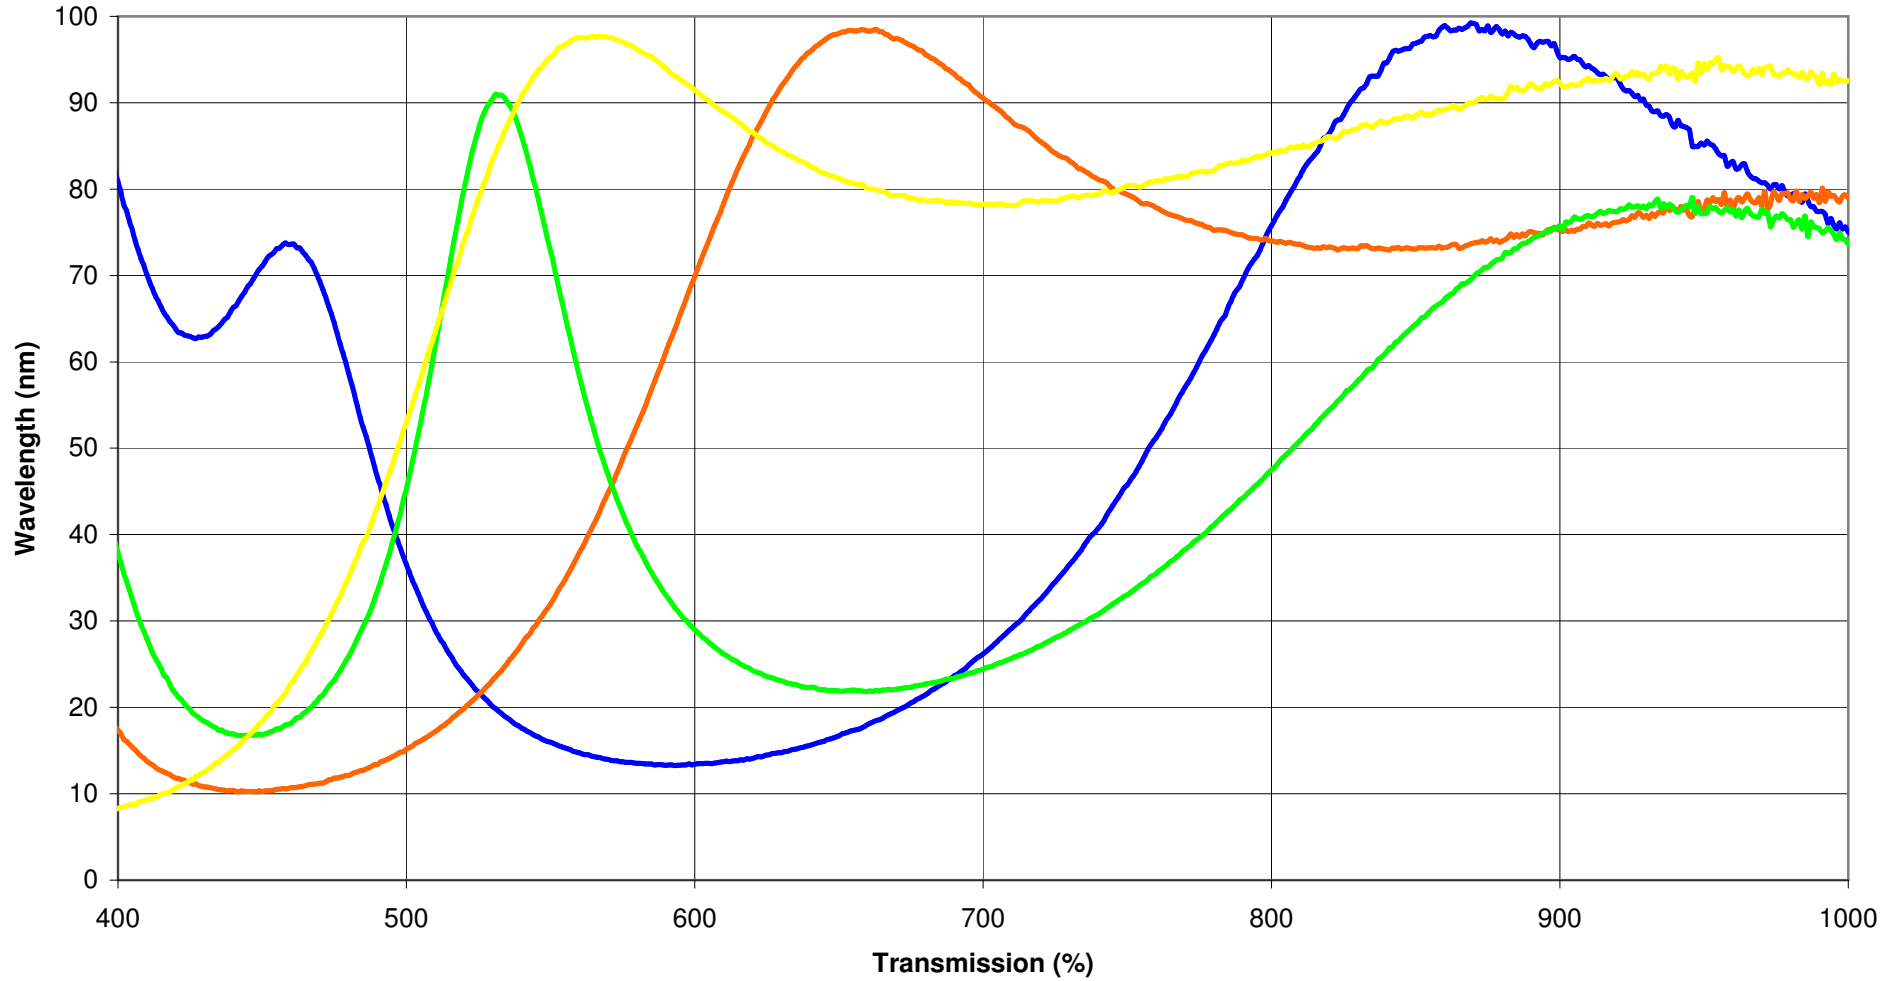

Transmission curves FM-types

— FM blue — FM orange — FM green — FM yellow